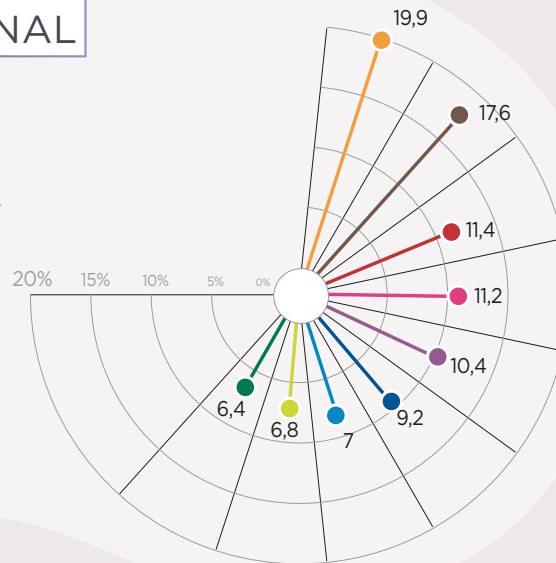

Coinciding with:  

12-16
SEPTEMBER
2018
Feria de Madrid

+ COMPLETE

549

COMPANIES AND
TRADEMARKS

92

NEW
EXHIBITORS

+ PROFESSIONAL

6.576

Trade Visitors

- Fashion Jewellery Store
- Designer
- Fashion Store
- Gift Shop
- Jewellery
- Manufacturer
- Wholesaler
- Department Store
- Online Store

+ INTERNATIONAL

64 foreign exhibitors from **23** countries

2.971 foreign visitors from **75** countries

Trade Buyers Programmes: **440** guests from **43** countries

+ RECOMMENDED

77,4%

of exhibitors
recommend to
other companies
to exhibit

8.939
media impacts

97%

of trade visitors
recommend
to attend the fair