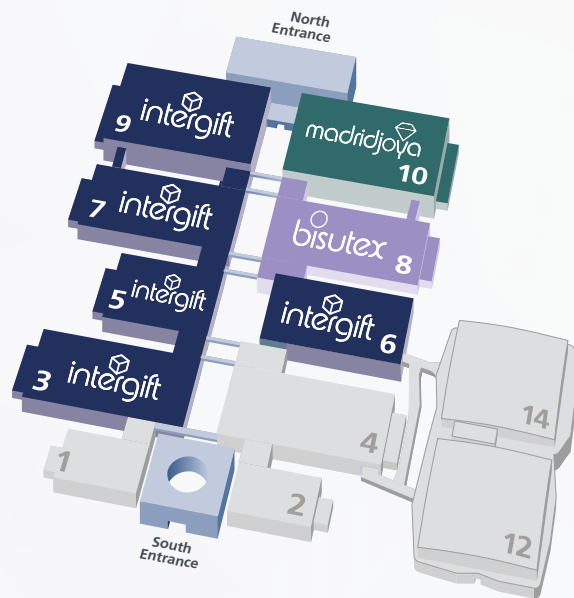

FACT SHEET

EDITION

63th

SCHEDULE

From 10 am to 8 pm.
Last day until 6 pm.

FREQUENCY

Biannual

HALLS

Hall 8

SECTORS

Fashion jewellery
Leather accessories
Belts
Foulards
Hair accessories
Travel items
Watches
Glasses
Handbags

COINCIDING WITH

madridjoya intergift

 Línea 8: Feria de Madrid

www.bisutex.ifema.es

IFEMA - Feria de Madrid • Avenida del Partenón, 5 · 28042 Madrid (Spain) • Ph. +34 91 722 30 00 • bisutex@ifema.es

ORGANISED BY

IFEMA
Feria de
Madrid

www.bisutex.ifema.es

bisutex

Professionals Only

International Fashion Jewellery and Accessories Trade Fair

Coinciding with:  

12-16
SEPTEMBER
2018
Feria de Madrid

+ COMPLETE

549

COMPANIES AND
TRADEMARKS

92

NEW
EXHIBITORS

+ PROFESSIONAL