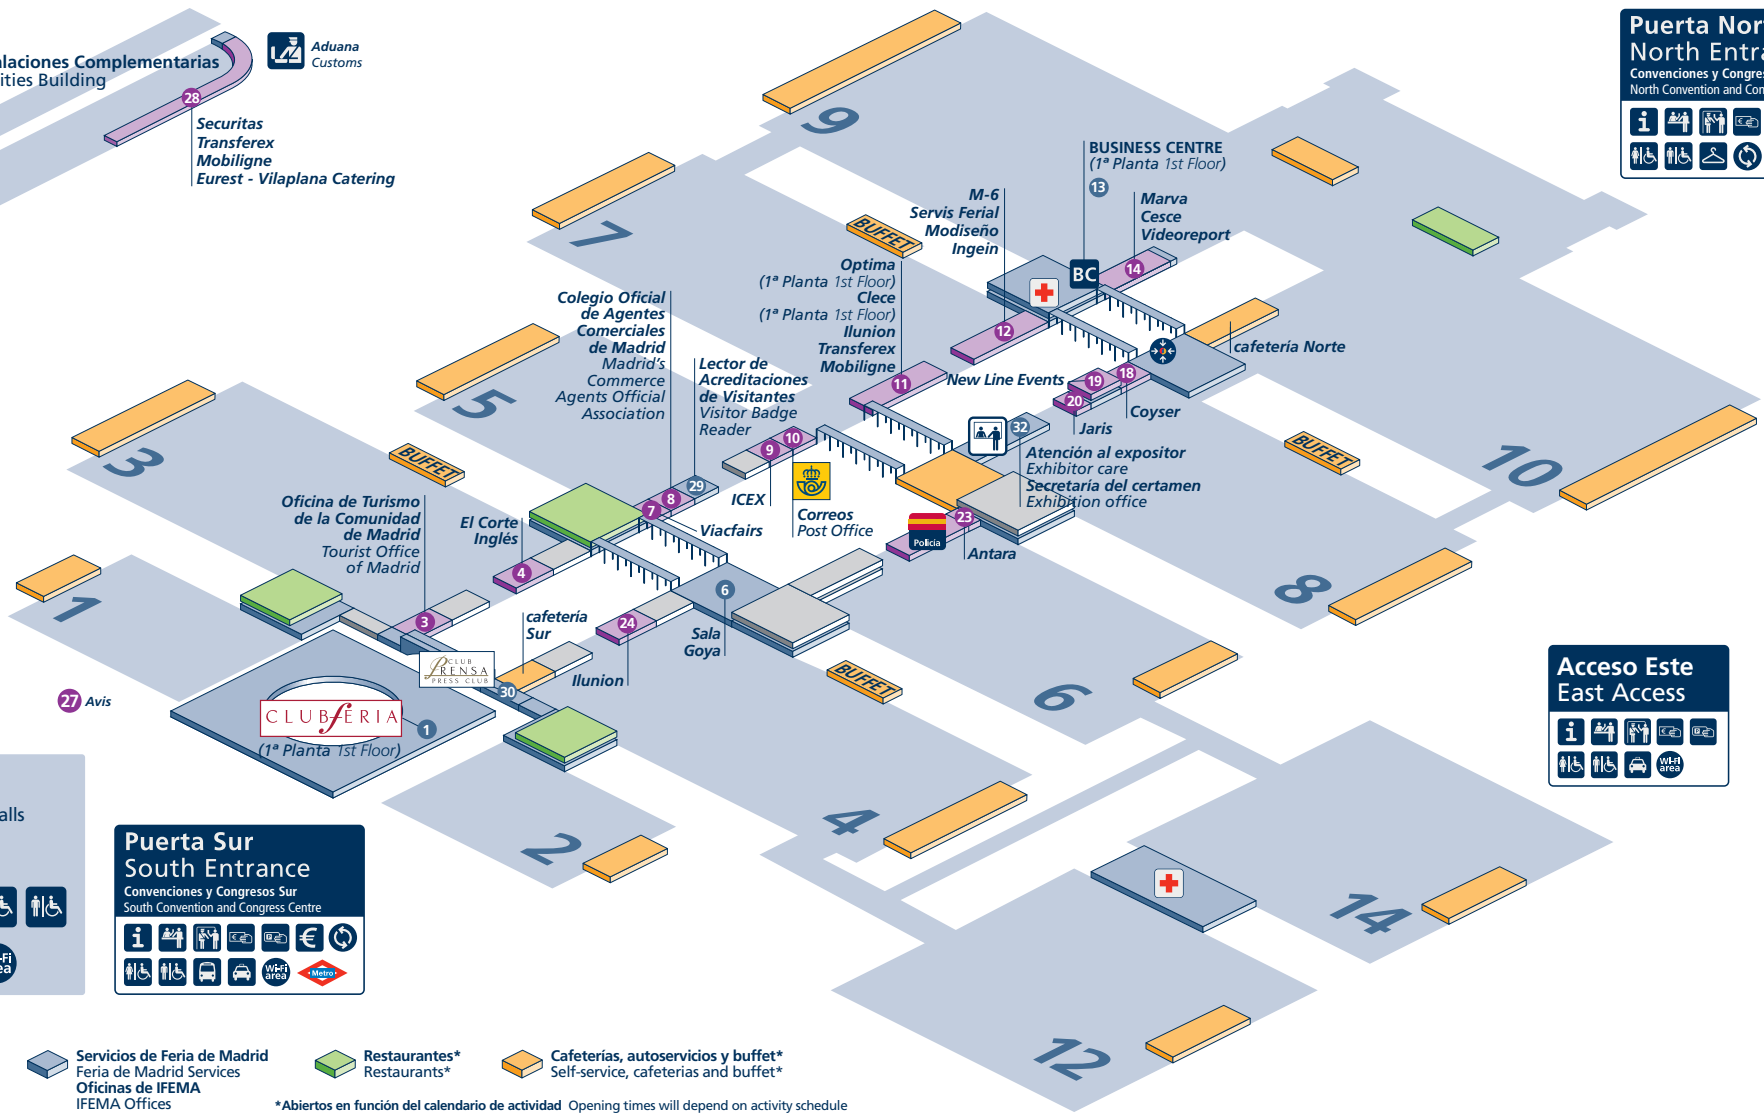

Edificio de Instalaciones Complementarias
Additional Facilities Building

Securitas
Transferex
Mobiligne
Eurest - Vilaplana Catering

Puerta Norte
North Entrance
Convenções y Congresos Norte
North Convention and Congress Centre

Servicios en el interior de los pabellones
Services inside exhibition halls

Puerta Sur
South Entrance
Convenções y Congresos Sur
South Convention and Congress Centre

Acceso Este
East Access

Empresas Colaboradoras
Collaborating companies

Servicios de Feria de Madrid
Feria de Madrid Services
Oficinas de IFEMA
IFEMA Offices

Restaurantes*
Restaurants*

Cafeterías, autoservicios y buffet*
Self-service, cafeterias and buffet*

*Abiertos en función del calendario de actividad. Opening times will depend on activity schedule

ACREDITACIÓN DE VISITANTES
VISITOR ACCREDITATION

24 Ilunion

AGENCIA DE AZAFATAS HOSTESSES AGENCY

19 Newline Events

ALQUILER DE COCHES CAR RENTALS

27 Avis

ALQUILER DE EQUIPOS AUDIOVISUALES/MEGAFONÍA
AUDIVISUAL AND SOUND SYSTEM RENTALS

14 Videoreport

ALQUILER DE MOBILIARIO FURNITURE RENTALS

11 Mobiligne

BANCOS BANKS

25 Santander

COMERCIO GENERAL GENERAL STORE

3 El Bazar

4 El Corte Inglés

DISEÑO Y MONTAJE DE STANDS
DESIGN AND ASSEMBLY OF STANDS

12 M-6

14 Marva

12 Modiseño

12 Servis Ferial

LIMPIEZA CLEANING

11 Clece

11 Optima

MANTENIMIENTO DE INSTALACIONES ELÉCTRICAS Y BOLETINES DE INSTALADOR AUTORIZADO
MAINTENANCE OF ELECTRICAL INSTALLATIONS AND AUTHORISED INSTALLER CERTIFICATES

20 Jaris

PERSONAL AUXILIAR DE FERIA
AUXILIARY PERSONNEL FOR FAIRS

11 Ilunion

REVISIÓN INSTALACIONES ELÉCTRICAS
REVIEW OF ELECTRICAL INSTALLATIONS

12 Ingein

SERVICIOS COMERCIALES
COMMERCIAL SERVICES

8 Colegio Oficial de Agentes Comerciales de Madrid
Madrid's Commerce Agents Official Association

14 Cesce
Gestión Integral del Riesgo
Commercial Risk Management

9 ICEX
Instituto Español de Comercio Exterior
Spanish Institute of Foreign Trade

SERVICIOS LOGÍSTICOS LOGISTIC SERVICES

11 Transferex

SERVICIOS POSTALES Y PAQUETERÍA
POST AND COURIER SERVICES

11 Correos

SERVICIOS TURÍSTICOS TOURIST SERVICES

4 Oficina de Turismo de la Comunidad de Madrid
Tourist Office of Madrid

7 Viacairs
Reserva de Viajes y Hoteles
Travel and Hotels Reservations

TELEFONÍA TELEPHONY

18 Coysler

VIGILANCIA Y SEGURIDAD
SURVEILLANCE AND SECURITY

28 Securitas

30 Atención al Expositor
Exhibitor Care
Secretaría del Certamen
Exhibition Office

6 Sala Multiuso de Alquiler
Multipurpose room for hire
Sala Goya

13 BC
Business Centre

1 CLUBFERIA

30 CLUB ATENSA
PRESS CLUB

29 Lector de Acreditación de Visitantes
Visitor Badge Reader

Policia Police

Servicio Médico Medical Service